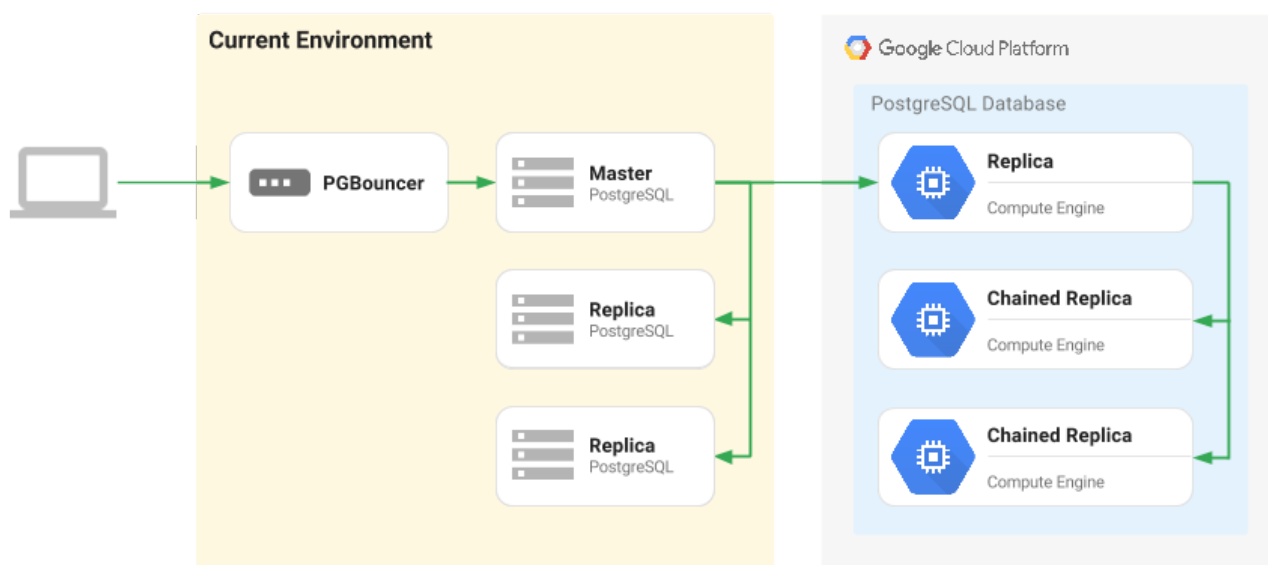

0-WEB.ru

[One Liner To Install Gcloud For Managing App Engine Instances](#)

[One Liner To Install Gcloud For Managing App Engine Instances](#)

[0-WEB.ru](#)

In order to SSH natively, we need to install the gcloud CLI on our machine. ... Not Installed | Cloud Datalab Command Line Tool | datalab |